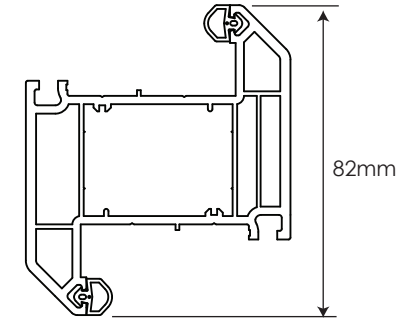

55mm Outerframe
504555 / 584555

67mm Outerframe
504565 / 584565

105mm Door T Sash
504635 / 584635

105mm Door Z Sash
504645 / 584645

67mm T Transom/Mullion
504575 / 584575

67mm Z Transom/Mullion
504585 / 584585

82mm T Transom/Mullion
504595 / 584595

82mm Z Transom/Mullion
504605 / 584605

75mm Casement T Sash
504615 / 584615

70mm Tilt/Turn Sash
504625 / 584625

28mm Decorative Bead
504651

150mm Cill
504670 / 584670

95mm Cill
504660 / 584660

50mm Frame Extender
216690

20mm Frame Extender
216680