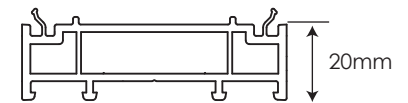

20mm Frame Extender
216680