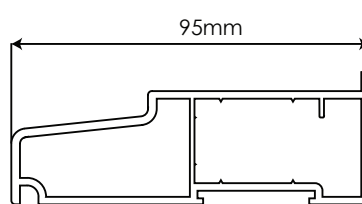

82mm T Transom/Mullion
504595 / 584595

82mm Z Transom/Mullion
504605 / 584605

75mm Casement T Sash
504615 / 584615

70mm Tilt/Turn Sash
504625 / 584625

28mm Decorative Bead
504651

150mm Cill
504670 / 584670