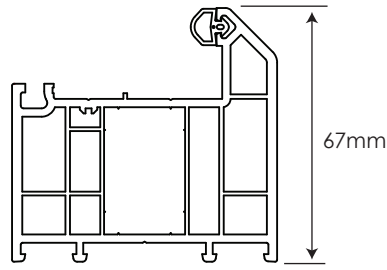

55mm Outerframe
504555 / 584555

67mm Outerframe
504565 / 584565

105mm Door T Sash
504635 / 584635

105mm Door Z Sash
504645 / 584645

67mm T Transom/Mullion
504575 / 584575

67mm Z Transom/Mullion
504585 / 584585

82mm T Transom/Mullion
504595 / 584595

82mm Z Transom/Mullion
504605 / 584605

75mm Casement T Sash
504615 / 584615

70mm Tilt/Turn Sash
504625 / 584625

28mm Decorative Bead
504651

150mm Cill
504670 / 584670