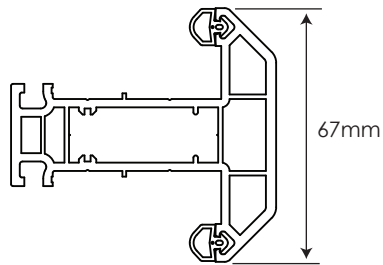

55mm Outerframe
504555 / 584555

67mm Outerframe
504565 / 584565

105mm Door T Sash
504635 / 584635

105mm Door Z Sash
504645 / 584645

67mm T Transom/Mullion
504575 / 584575

67mm Z Transom/Mullion
504585 / 584585

82mm T Transom/Mullion
504595 / 584595

82mm Z Transom/Mullion
504605 / 584605

75mm Casement T Sash
504615 / 584615

70mm Tilt/Turn Sash
504625 / 584625

28mm Decorative Bead
504651

150mm Cill
504670 / 584670

95mm Cill
504660 / 584660

50mm Frame Extender
216690

20mm Frame Extender
216680