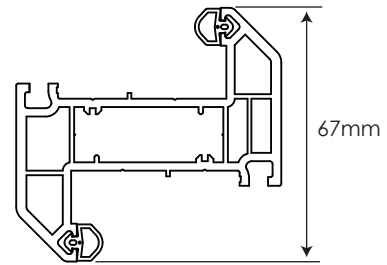

55mm Outerframe
504555 / 584555

67mm Outerframe
504565 / 584565

105mm Door T Sash
504635 / 584635

105mm Door Z Sash
504645 / 584645

67mm T Transom/Mullion
504575 / 584575

67mm Z Transom/Mullion
504585 / 584585

82mm T Transom/Mullion
504595 / 584595

82mm Z Transom/Mullion
504605 / 584605

75mm Casement T Sash
504615 / 584615

70mm Tilt/Turn Sash
504625 / 584625

28mm Decorative Bead
504651

150mm Cill
504670 / 584670

95mm Cill
504660 / 584660

50mm Frame Extender
216690

20mm Frame Extender
216680