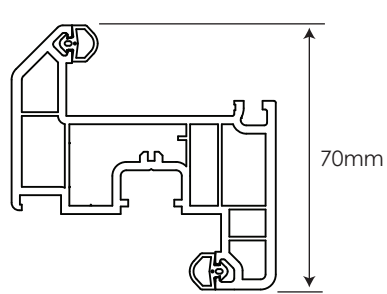

55mm Outerframe
504555 / 584555

67mm Outerframe
504565 / 584565

105mm Door T Sash
504635 / 584635

105mm Door Z Sash
504645 / 584645

67mm T Transom/Mullion
504575 / 584575

67mm Z Transom/Mullion
504585 / 584585

82mm T Transom/Mullion
504595 / 584595

82mm Z Transom/Mullion
504605 / 584605

75mm Casement T Sash
504615 / 584615

70mm Tilt/Turn Sash
504625 / 584625

28mm Decorative Bead
504651

150mm Cill
504670 / 584670