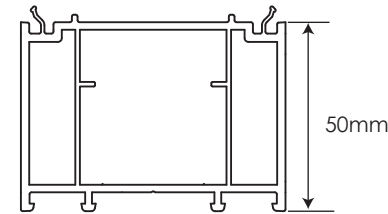

28mm Decorative Bead
504651

50mm Frame Extender
216690