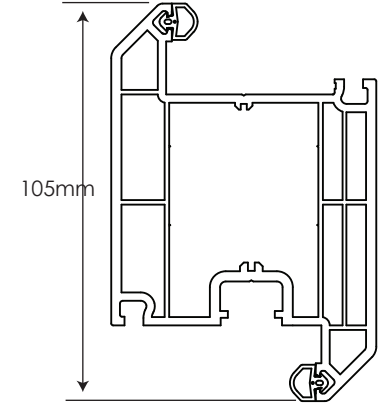

55mm Outerframe
504555 / 584555

67mm Outerframe
504565 / 584565

105mm Door T Sash
504635 / 584635

105mm Door Z Sash
504645 / 584645

67mm T Transom/Mullion
504575 / 584575

67mm Z Transom/Mullion
504585 / 584585

82mm T Transom/Mullion
504595 / 584595

82mm Z Transom/Mullion
504605 / 584605

75mm Casement T Sash
504615 / 584615

70mm Tilt/Turn Sash
504625 / 584625

28mm Decorative Bead
504651

150mm Cill
504670 / 584670

95mm Cill
504660 / 584660

50mm Frame Extender
216690

20mm Frame Extender
216680