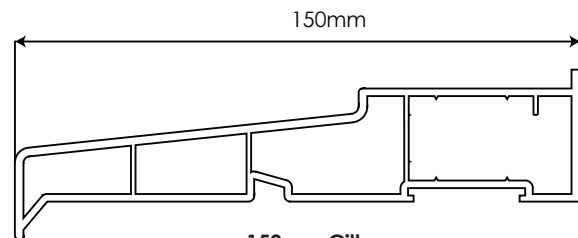

82mm T Transom/Mullion
504595 / 584595

82mm Z Transom/Mullion
504605 / 584605

75mm Casement T Sash
504615 / 584615

70mm Tilt/Turn Sash
504625 / 584625

28mm Decorative Bead
504651

150mm Cill
504670 / 584670