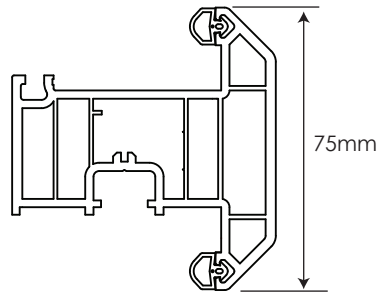

55mm Outerframe
504555 / 584555

67mm Outerframe
504565 / 584565

105mm Door T Sash
504635 / 584635

105mm Door Z Sash
504645 / 584645

67mm T Transom/Mullion
504575 / 584575

67mm Z Transom/Mullion
504585 / 584585

82mm T Transom/Mullion
504595 / 584595

82mm Z Transom/Mullion
504605 / 584605

75mm Casement T Sash
504615 / 584615

70mm Tilt/Turn Sash
504625 / 584625

28mm Decorative Bead
504651

150mm Cill
504670 / 584670

95mm Cill
504660 / 584660

50mm Frame Extender
216690

20mm Frame Extender
216680