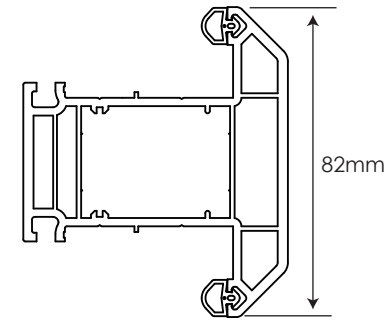

55mm Outerframe
504555 / 584555

67mm Outerframe
504565 / 584565

105mm Door T Sash
504635 / 584635

105mm Door Z Sash
504645 / 584645

67mm T Transom/Mullion
504575 / 584575

67mm Z Transom/Mullion
504585 / 584585

82mm T Transom/Mullion
504595 / 584595

82mm Z Transom/Mullion
504605 / 584605

75mm Casement T Sash
504615 / 584615

70mm Tilt/Turn Sash
504625 / 584625

28mm Decorative Bead
504651

150mm Cill
504670 / 584670

95mm Cill
504660 / 584660

50mm Frame Extender
216690

20mm Frame Extender
216680