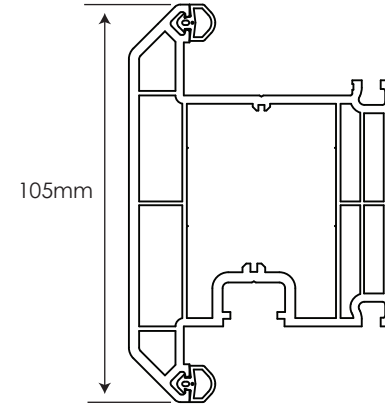

55mm Outerframe
504555 / 584555

67mm Outerframe
504565 / 584565

105mm Door T Sash
504635 / 584635

105mm Door Z Sash
504645 / 584645

67mm T Transom/Mullion
504575 / 584575

67mm Z Transom/Mullion
504585 / 584585

82mm T Transom/Mullion
504595 / 584595

82mm Z Transom/Mullion
504605 / 584605

75mm Casement T Sash
504615 / 584615

70mm Tilt/Turn Sash
504625 / 584625

28mm Decorative Bead
504651

150mm Cill
504670 / 584670

95mm Cill
504660 / 584660

50mm Frame Extender
216690

20mm Frame Extender
216680