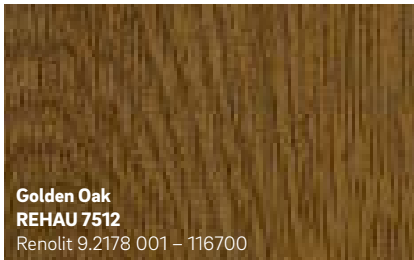

Traditional Collection

The colours shown may differ from the original foil colours for printing reasons.