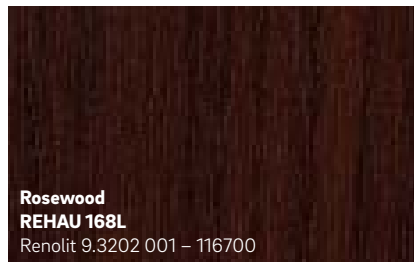

Traditional Collection

The colours shown may differ from the original foil colours for printing reasons.