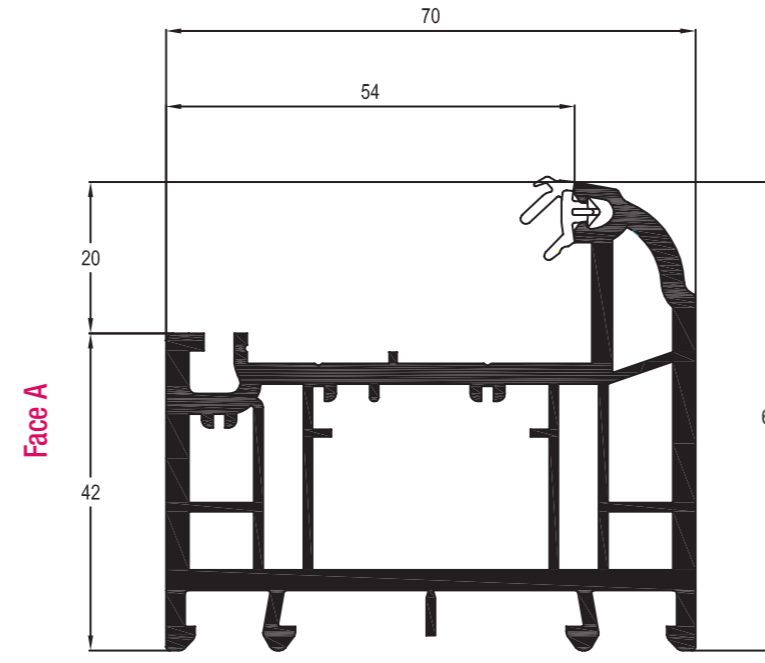

## Wall Chart

### Main Profiles

Sculpture Slim Outer Frame 52mm  
 White Profile Art. No. 546415  
 Laminated Profile Art. No. 586415  
 Reinforcement 25 x 11

Sculptured Intermediate Outer Frame 62mm  
 White Profile Art. No. 546425  
 Laminated Profile Art. No. 586425  
 Reinforcement 25 x 21