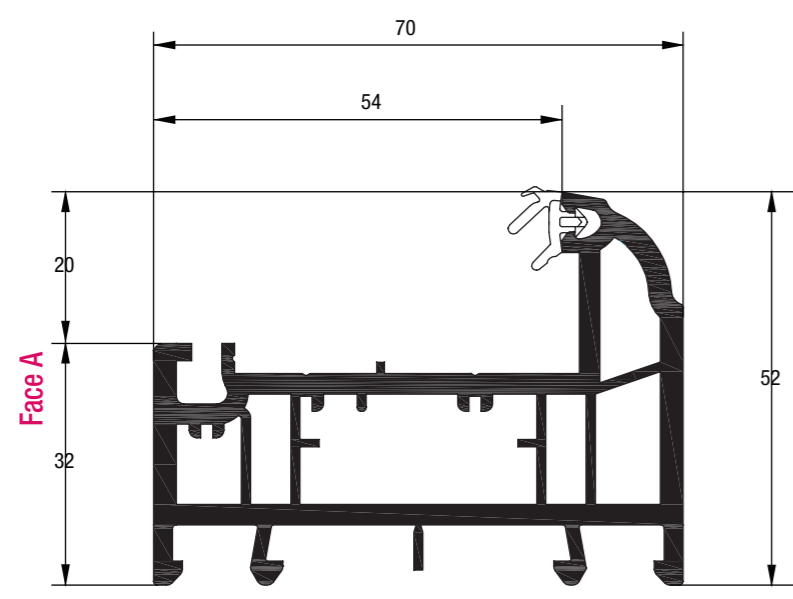

## Wall Chart

### Main Profiles

Sculpture Slim Outer Frame 52mm  
 White Profile Art. No. 546415  
 Laminated Profile Art. No. 586415  
 Reinforcement 25 x 11

Sculptured Intermediate Outer Frame 62mm  
 White Profile Art. No. 546425  
 Laminated Profile Art. No. 586425  
 Reinforcement 25 x 21