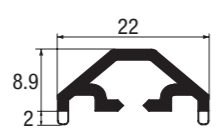

Georgian Bars

Chamfered Georgian Bar Co-Ex
White Art. No. 559251
Laminated Art. No. 589251