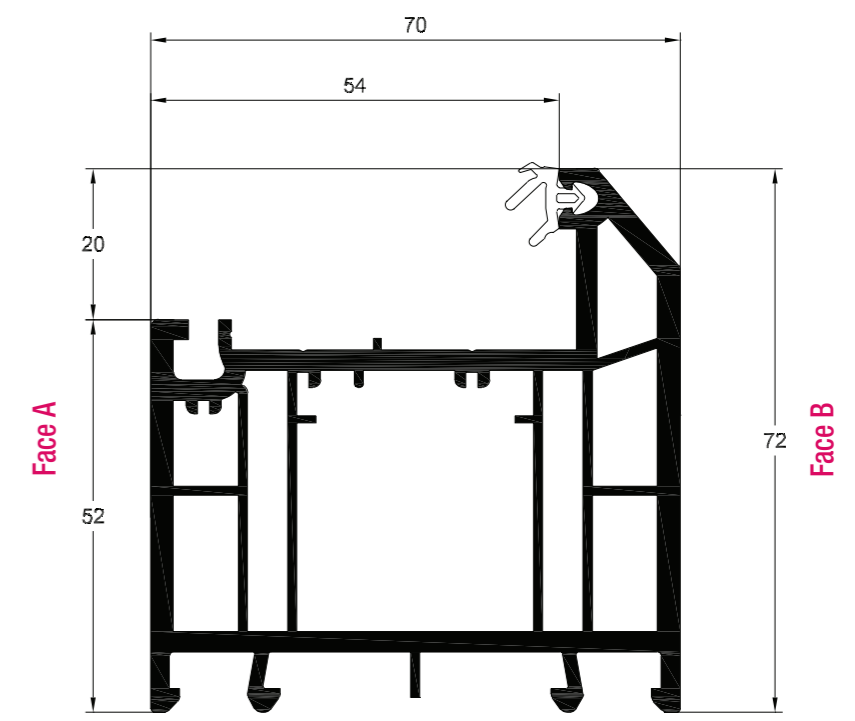

Chamfered Universal Outer Frame 72mm
White Profile Art. No. 546836
Laminated Profile Art. No. 586836 (White Base)
Laminated Profile Art. No. 586835 (Coloured Base)
Reinforcement 25 x 31