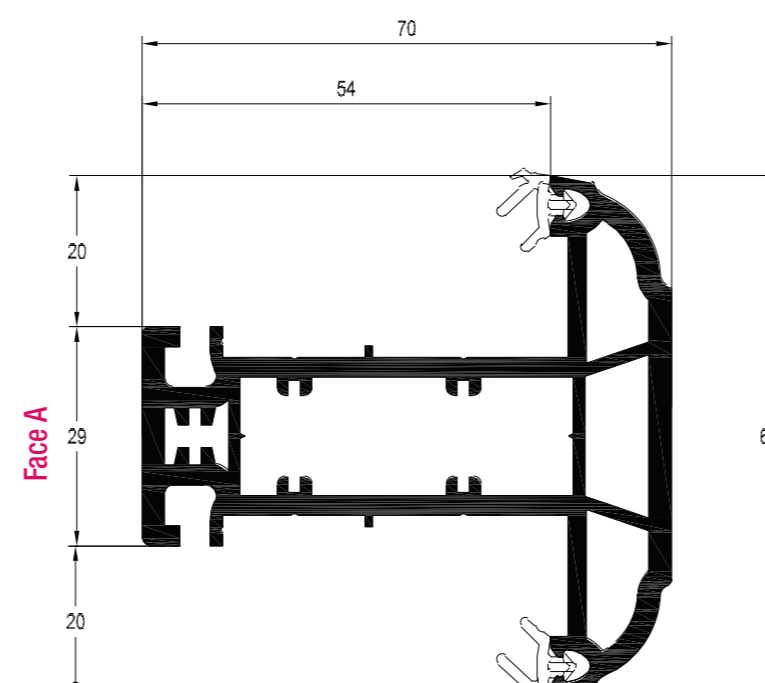

Sculptured Slim Transom/Mullion T 69mm
White Profile Art. No. 546665
Laminated Profile Art. No. 576665
Reinforcement 42 x 10