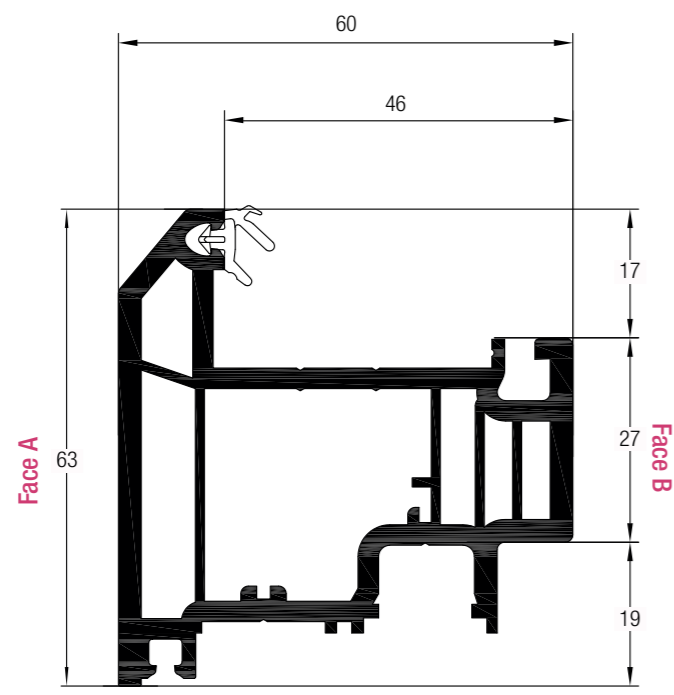

63mm Flush Sash
White Profile Art. No. 546015
Laminated Profile Art. No. 586015
Reinforcement 25 x 19