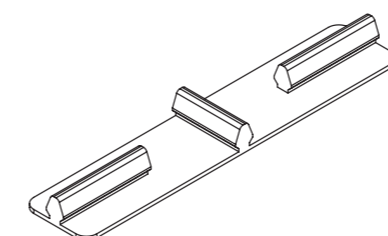

Georgian Bar Cruciform Clip
Art. No. 200283