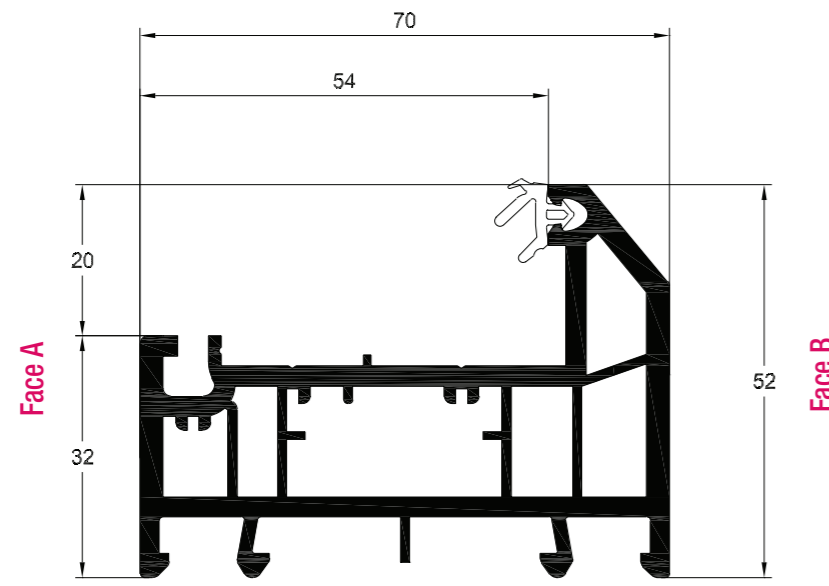

## Wall Chart

### Main Profiles

Sculpture Slim Outer Frame 52mm  
 White Profile Art. No. 546415  
 Laminated Profile Art. No. 586415  
 Reinforcement 25 x 11

Sculptured Intermediate Outer Frame 62mm  
 White Profile Art. No. 546425  
 Laminated Profile Art. No. 586425  
 Reinforcement 25 x 21

Sculptured Universal Outer Frame 72mm  
 White Profile Art. No. 546435  
 Laminated Profile Art. No. 586435  
 Reinforcement 25 x 31

Chamfered Slim Outer Frame 52mm  
 White Profile Art. No. 546816  
 Laminated Profile Art. No. 586816 (White Base)  
 Laminated Profile Art. No. 586815 (Coloured Base)  
 Reinforcement 25 x 11