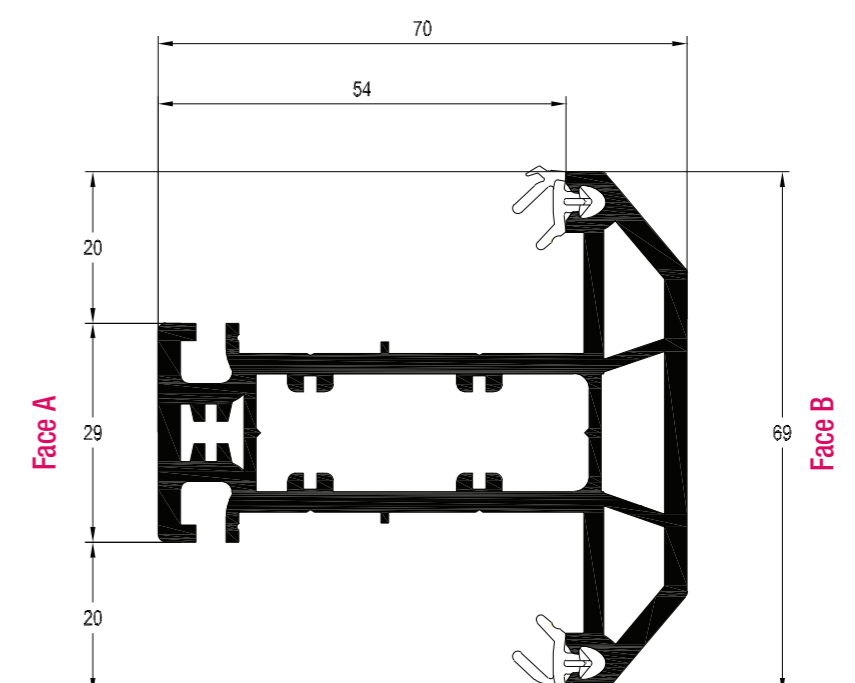

Chamfered Slim Transom / Mullion T 69mm
White Profile Art. No. 546085
Laminated Profile Art. No. 576265
Reinforcement 42 x 10

Glazing