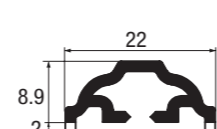

Sculptured Georgian Bar Co-Ex
White Art. No. 559261
Laminated Art. No. 589261