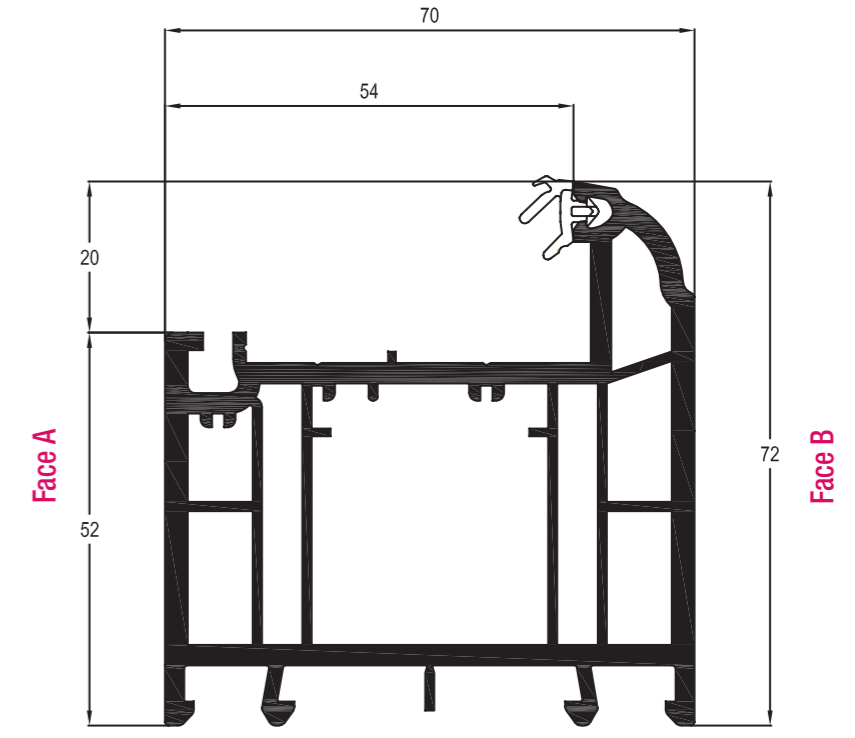

## Wall Chart

### Main Profiles

Sculpture Slim Outer Frame 52mm  
 White Profile Art. No. 546415  
 Laminated Profile Art. No. 586415  
 Reinforcement 25 x 11

Sculptured Intermediate Outer Frame 62mm  
 White Profile Art. No. 546425  
 Laminated Profile Art. No. 586425  
 Reinforcement 25 x 21