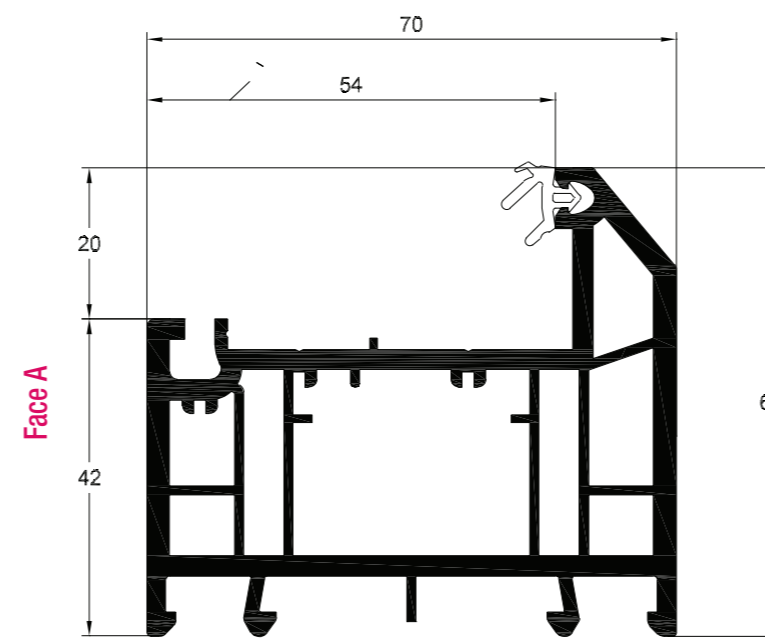

## Wall Chart

### Main Profiles

Sculpture Slim Outer Frame 52mm  
 White Profile Art. No. 546415  
 Laminated Profile Art. No. 586415  
 Reinforcement 25 x 11

Sculptured Intermediate Outer Frame 62mm  
 White Profile Art. No. 546425  
 Laminated Profile Art. No. 586425  
 Reinforcement 25 x 21

Sculptured Universal Outer Frame 72mm  
 White Profile Art. No. 546435  
 Laminated Profile Art. No. 586435  
 Reinforcement 25 x 31

Chamfered Slim Outer Frame 52mm  
 White Profile Art. No. 546816  
 Laminated Profile Art. No. 586816 (White Base)  
 Laminated Profile Art. No. 586815 (Coloured Base)  
 Reinforcement 25 x 11