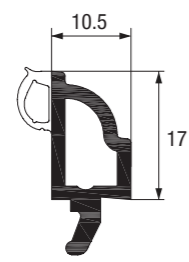

Glazing

28mm Sculptured Bead
Low Level Co-Ex
White Art. No. 559600
Laminated Art. No. 589600