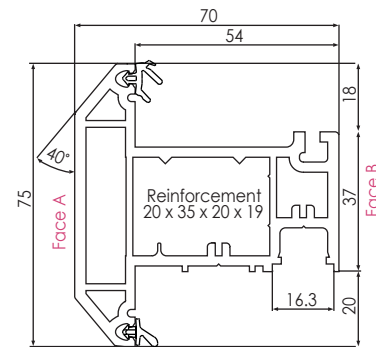

CHAMFERED
SYSTEM

Main Profiles (70mm)

546075
CASEMENT SLIM
OUTER FRAME 52MM

546106
CASEMENT 'T'
SASH 75MM

546855
CASEMENT 'T'
SASH 75MM (5 CHAMBER)

546085
SLIM TRANSOM/
MULLION 'T' 69MM

546095
SLIM TRANSOM/
MULLION 'Z' 69MM

546815
CASEMENT SLIM
OUTER FRAME 52MM (5 CHAMBER)

546845
CASEMENT SLIM
OUTER FRAME 52MM (6 CHAMBER)

546586
PART SCULPTURED
CASEMENT 'T' SASH 75MM

546066
CASEMENT 'Z'
SASH 64.5MM

546475
LARGE TRANSOM/
MULLION 'T' 82MM

546465
LARGE TRANSOM/
MULLION 'Z' 82MM

546605
CASEMENT INTERMEDIATE
OUTER FRAME 62MM

546825
CASEMENT INTERMEDIATE
OUTER FRAME 62MM (5 CHAMBER)

546635
DOOR 'T' SASH/
MIDRAIL 105.5MM

546625
DOOR 'Z'
SASH 105.5MM

546776
TILT/TURN
SASH 70MM

546185
CASEMENT LARGE
OUTER FRAME 72MM

546835
CASEMENT LARGE
OUTER FRAME 72MM (5 CHAMBER)