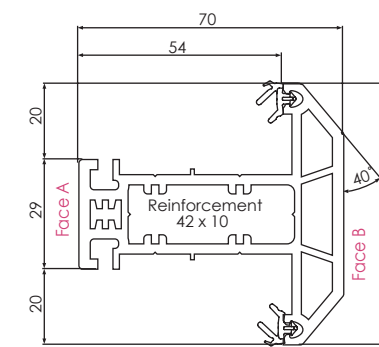

CHAMFERED
SYSTEM

Main Profiles (70mm)

546075
CASEMENT SLIM
OUTER FRAME 52MM

546106
CASEMENT 'T'
SASH 75MM

546855
CASEMENT 'T'
SASH 75MM (5 CHAMBER)

546085
SLIM TRANSOM/
MULLION 'T' 69MM

546095
SLIM TRANSOM/
MULLION 'Z' 69MM

546815
CASEMENT SLIM
OUTER FRAME 52MM (5 CHAMBER)

546845
CASEMENT SLIM
OUTER FRAME 52MM (6 CHAMBER)

546586
PART SCULPTURED
CASEMENT 'T' SASH 75MM

546066
CASEMENT 'Z'
SASH 64.5MM

546475
LARGE TRANSOM/
MULLION 'T' 82MM

546465
LARGE TRANSOM/
MULLION 'Z' 82MM

546605
CASEMENT INTERMEDIATE
OUTER FRAME 62MM

546825
CASEMENT INTERMEDIATE
OUTER FRAME 62MM (5 CHAMBER)

546635
DOOR 'T' SASH/
MIDRAIL 105.5MM

546625
DOOR 'Z'
SASH 105.5MM

546776
TILT/TURN
SASH 70MM

546185
CASEMENT LARGE
OUTER FRAME 72MM

546835
CASEMENT LARGE
OUTER FRAME 72MM (5 CHAMBER)