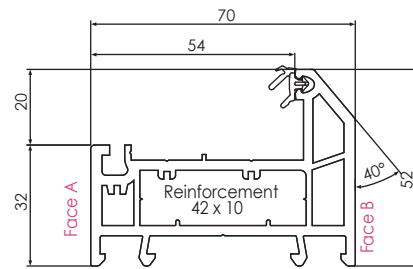

CHAMFERED
SYSTEM

Main Profiles (70mm)

546075
CASEMENT SLIM
OUTER FRAME 52MM

546106
CASEMENT 'T'
SASH 75MM

546855
CASEMENT 'T'
SASH 75MM (5 CHAMBER)

546085
SLIM TRANSOM/
MULLION 'T' 69MM

546095
SLIM TRANSOM/
MULLION 'Z' 69MM

546815
CASEMENT SLIM
OUTER FRAME 52MM (5 CHAMBER)

546845
CASEMENT SLIM
OUTER FRAME 52MM (6 CHAMBER)

546586
PART SCULPTURED
CASEMENT 'T' SASH 75MM

546066
CASEMENT 'Z'
SASH 64.5MM

546475
LARGE TRANSOM/
MULLION 'T' 82MM

546465
LARGE TRANSOM/
MULLION 'Z' 82MM

546605
CASEMENT INTERMEDIATE
OUTER FRAME 62MM

546825
CASEMENT INTERMEDIATE
OUTER FRAME 62MM (5 CHAMBER)

546635
DOOR 'T' SASH/
MIDRAIL 105.5MM

546625
DOOR 'Z'
SASH 105.5MM

546776
TILT/TURN
SASH 70MM

546185
CASEMENT LARGE
OUTER FRAME 72MM

546835
CASEMENT LARGE
OUTER FRAME 72MM (5 CHAMBER)