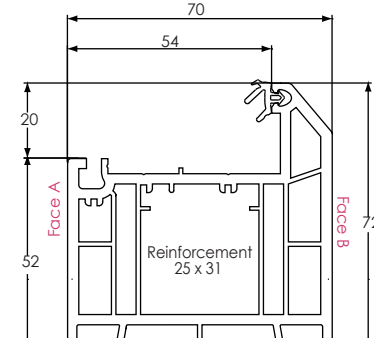

CHAMFERED
SYSTEM

Main Profiles (70mm)

546075
CASEMENT SLIM
OUTER FRAME 52MM

546106
CASEMENT 'T'
SASH 75MM

546855
CASEMENT 'T'
SASH 75MM (5 CHAMBER)

546085
SLIM TRANSOM/
MULLION 'T' 69MM

546095
SLIM TRANSOM/
MULLION 'Z' 69MM

546815
CASEMENT SLIM
OUTER FRAME 52MM (5 CHAMBER)

546845
CASEMENT SLIM
OUTER FRAME 52MM (6 CHAMBER)

546586
PART SCULPTURED
CASEMENT 'T' SASH 75MM

546066
CASEMENT 'Z'
SASH 64.5MM

546475
LARGE TRANSOM/
MULLION 'T' 82MM

546465
LARGE TRANSOM/
MULLION 'Z' 82MM

546605
CASEMENT INTERMEDIATE
OUTER FRAME 62MM

546825
CASEMENT INTERMEDIATE
OUTER FRAME 62MM (5 CHAMBER)

546635
DOOR 'T' SASH/
MIDRAIL 105.5MM

546625
DOOR 'Z'
SASH 105.5MM

546776
TILT/TURN
SASH 70MM

546185
CASEMENT LARGE
OUTER FRAME 72MM

546835
CASEMENT LARGE
OUTER FRAME 72MM (5 CHAMBER)