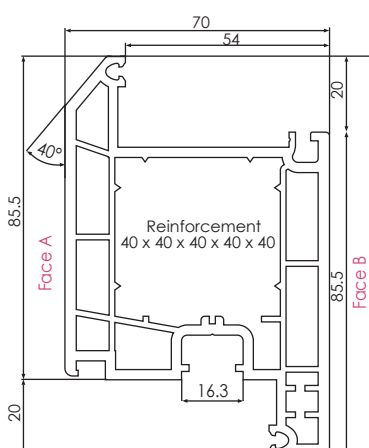

CHAMFERED
SYSTEM

Main Profiles (70mm)

546075
CASEMENT SLIM
OUTER FRAME 52MM

546106
CASEMENT 'T'
SASH 75MM

546855
CASEMENT 'T'
SASH 75MM (5 CHAMBER)

546085
SLIM TRANSOM/
MULLION 'T' 69MM

546095
SLIM TRANSOM/
MULLION 'Z' 69MM

546815
CASEMENT SLIM
OUTER FRAME 52MM (5 CHAMBER)

546845
CASEMENT SLIM
OUTER FRAME 52MM (6 CHAMBER)

546586
PART SCULPTURED
CASEMENT 'T' SASH 75MM

546066
CASEMENT 'Z'
SASH 64.5MM

546475
LARGE TRANSOM/
MULLION 'T' 82MM

546465
LARGE TRANSOM/
MULLION 'Z' 82MM

546605
CASEMENT INTERMEDIATE
OUTER FRAME 62MM

546825
CASEMENT INTERMEDIATE
OUTER FRAME 62MM (5 CHAMBER)

546635
DOOR 'T' SASH/
MIDRAIL 105.5MM

546625
DOOR 'Z'
SASH 105.5MM

546776
TILT/TURN
SASH 70MM

546185
CASEMENT LARGE
OUTER FRAME 72MM

546835
CASEMENT LARGE
OUTER FRAME 72MM (5 CHAMBER)