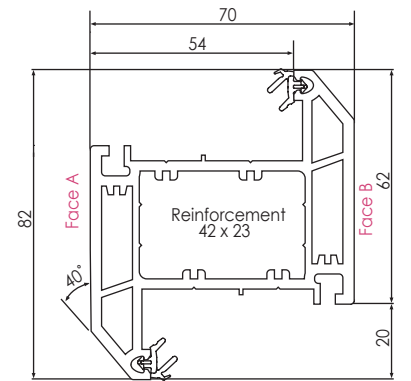

CHAMFERED
SYSTEM

Main Profiles (70mm)

546075
CASEMENT SLIM
OUTER FRAME 52MM

546106
CASEMENT 'T'
SASH 75MM

546855
CASEMENT 'T'
SASH 75MM (5 CHAMBER)

546085
SLIM TRANSOM/
MULLION 'T' 69MM

546095
SLIM TRANSOM/
MULLION 'Z' 69MM

546815
CASEMENT SLIM
OUTER FRAME 52MM (5 CHAMBER)

546845
CASEMENT SLIM
OUTER FRAME 52MM (6 CHAMBER)

546586
PART SCULPTURED
CASEMENT 'T' SASH 75MM

546066
CASEMENT 'Z'
SASH 64.5MM

546475
LARGE TRANSOM/
MULLION 'T' 82MM

546465
LARGE TRANSOM/
MULLION 'Z' 82MM

546605
CASEMENT INTERMEDIATE
OUTER FRAME 62MM

546825
CASEMENT INTERMEDIATE
OUTER FRAME 62MM (5 CHAMBER)

546635
DOOR 'T' SASH/
MIDRAIL 105.5MM

546625
DOOR 'Z'
SASH 105.5MM

546776
TILT/TURN
SASH 70MM

546185
CASEMENT LARGE
OUTER FRAME 72MM

546835
CASEMENT LARGE
OUTER FRAME 72MM (5 CHAMBER)