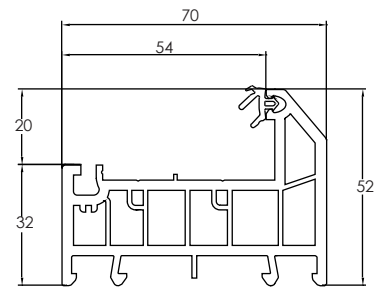

CHAMFERED
SYSTEM

Main Profiles (70mm)

546075
CASEMENT SLIM
OUTER FRAME 52MM

546106
CASEMENT 'T'
SASH 75MM

546855
CASEMENT 'T'
SASH 75MM (5 CHAMBER)

546085
SLIM TRANSOM/
MULLION 'T' 69MM

546095
SLIM TRANSOM/
MULLION 'Z' 69MM

546815
CASEMENT SLIM
OUTER FRAME 52MM (5 CHAMBER)

546845
CASEMENT SLIM
OUTER FRAME 52MM (6 CHAMBER)

546586
PART SCULPTURED
CASEMENT 'T' SASH 75MM

546066
CASEMENT 'Z'
SASH 64.5MM

546475
LARGE TRANSOM/
MULLION 'T' 82MM

546465
LARGE TRANSOM/
MULLION 'Z' 82MM

546605
CASEMENT INTERMEDIATE
OUTER FRAME 62MM

546825
CASEMENT INTERMEDIATE
OUTER FRAME 62MM (5 CHAMBER)

546635
DOOR 'T' SASH/
MIDRAIL 105.5MM

546625
DOOR 'Z'
SASH 105.5MM

546776
TILT/TURN
SASH 70MM

546185
CASEMENT LARGE
OUTER FRAME 72MM

546835
CASEMENT LARGE
OUTER FRAME 72MM (5 CHAMBER)