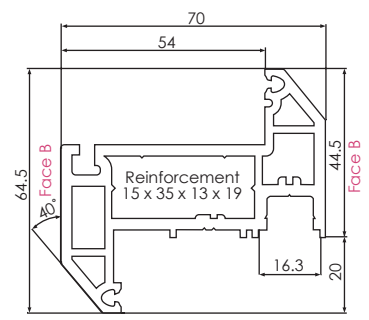

CHAMFERED
SYSTEM

Main Profiles (70mm)

546075
CASEMENT SLIM
OUTER FRAME 52MM

546106
CASEMENT 'T'
SASH 75MM

546855
CASEMENT 'T'
SASH 75MM (5 CHAMBER)

546085
SLIM TRANSOM/
MULLION 'T' 69MM

546095
SLIM TRANSOM/
MULLION 'Z' 69MM

546815
CASEMENT SLIM
OUTER FRAME 52MM (5 CHAMBER)

546845
CASEMENT SLIM
OUTER FRAME 52MM (6 CHAMBER)

546586
PART SCULPTURED
CASEMENT 'T' SASH 75MM

546066
CASEMENT 'Z'
SASH 64.5MM

546475
LARGE TRANSOM/
MULLION 'T' 82MM

546465
LARGE TRANSOM/
MULLION 'Z' 82MM

546605
CASEMENT INTERMEDIATE
OUTER FRAME 62MM

546825
CASEMENT INTERMEDIATE
OUTER FRAME 62MM (5 CHAMBER)

546635
DOOR 'T' SASH/
MIDRAIL 105.5MM

546625
DOOR 'Z'
SASH 105.5MM

546776
TILT/TURN
SASH 70MM

546185
CASEMENT LARGE
OUTER FRAME 72MM

546835
CASEMENT LARGE
OUTER FRAME 72MM (5 CHAMBER)