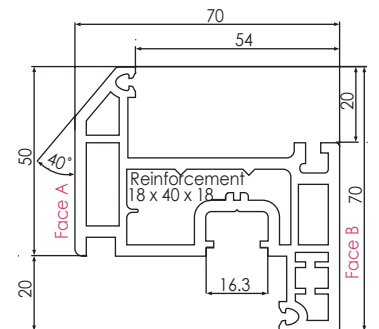

CHAMFERED
SYSTEM

Main Profiles (70mm)

546075
CASEMENT SLIM
OUTER FRAME 52MM

546106
CASEMENT 'T'
SASH 75MM

546855
CASEMENT 'T'
SASH 75MM (5 CHAMBER)

546085
SLIM TRANSOM/
MULLION 'T' 69MM

546095
SLIM TRANSOM/
MULLION 'Z' 69MM

546815
CASEMENT SLIM
OUTER FRAME 52MM (5 CHAMBER)

546845
CASEMENT SLIM
OUTER FRAME 52MM (6 CHAMBER)

546586
PART SCULPTURED
CASEMENT 'T' SASH 75MM

546066
CASEMENT 'Z'
SASH 64.5MM

546475
LARGE TRANSOM/
MULLION 'T' 82MM

546465
LARGE TRANSOM/
MULLION 'Z' 82MM

546605
CASEMENT INTERMEDIATE
OUTER FRAME 62MM

546825
CASEMENT INTERMEDIATE
OUTER FRAME 62MM (5 CHAMBER)

546635
DOOR 'T' SASH/
MIDRAIL 105.5MM

546625
DOOR 'Z'
SASH 105.5MM

546776
TILT/TURN
SASH 70MM

546185
CASEMENT LARGE
OUTER FRAME 72MM

546835
CASEMENT LARGE
OUTER FRAME 72MM (5 CHAMBER)