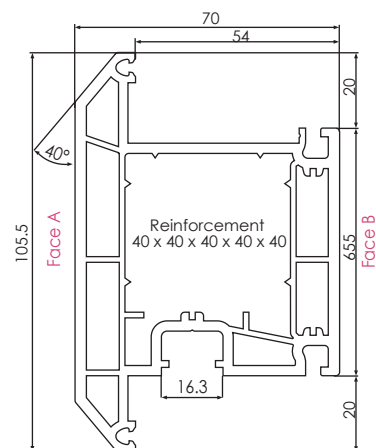

CHAMFERED
SYSTEM

Main Profiles (70mm)

546075
CASEMENT SLIM
OUTER FRAME 52MM

546106
CASEMENT 'T'
SASH 75MM

546855
CASEMENT 'T'
SASH 75MM (5 CHAMBER)

546085
SLIM TRANSOM/
MULLION 'T' 69MM

546095
SLIM TRANSOM/
MULLION 'Z' 69MM

546815
CASEMENT SLIM
OUTER FRAME 52MM (5 CHAMBER)

546845
CASEMENT SLIM
OUTER FRAME 52MM (6 CHAMBER)

546586
PART SCULPTURED
CASEMENT 'T' SASH 75MM

546066
CASEMENT 'Z'
SASH 64.5MM

546475
LARGE TRANSOM/
MULLION 'T' 82MM

546465
LARGE TRANSOM/
MULLION 'Z' 82MM

546605
CASEMENT INTERMEDIATE
OUTER FRAME 62MM

546825
CASEMENT INTERMEDIATE
OUTER FRAME 62MM (5 CHAMBER)

546635
DOOR 'T' SASH/
MIDRAIL 105.5MM

546625
DOOR 'Z'
SASH 105.5MM

546776
TILT/TURN
SASH 70MM

546185
CASEMENT LARGE
OUTER FRAME 72MM

546835
CASEMENT LARGE
OUTER FRAME 72MM (5 CHAMBER)