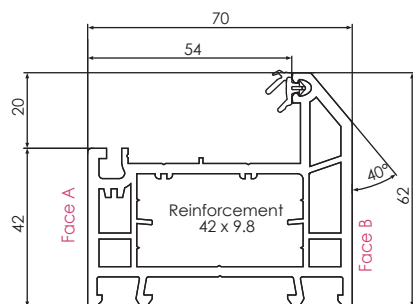

CHAMFERED
SYSTEM

Main Profiles (70mm)

546075
CASEMENT SLIM
OUTER FRAME 52MM

546106
CASEMENT 'T'
SASH 75MM

546855
CASEMENT 'T'
SASH 75MM (5 CHAMBER)

546085
SLIM TRANSOM/
MULLION 'T' 69MM

546095
SLIM TRANSOM/
MULLION 'Z' 69MM

546815
CASEMENT SLIM
OUTER FRAME 52MM (5 CHAMBER)

546845
CASEMENT SLIM
OUTER FRAME 52MM (6 CHAMBER)

546586
PART SCULPTURED
CASEMENT 'T' SASH 75MM

546066
CASEMENT 'Z'
SASH 64.5MM

546475
LARGE TRANSOM/
MULLION 'T' 82MM

546465
LARGE TRANSOM/
MULLION 'Z' 82MM

546605
CASEMENT INTERMEDIATE
OUTER FRAME 62MM

546825
CASEMENT INTERMEDIATE
OUTER FRAME 62MM (5 CHAMBER)

546635
DOOR 'T' SASH/
MIDRAIL 105.5MM

546625
DOOR 'Z'
SASH 105.5MM

546776
TILT/TURN
SASH 70MM

546185
CASEMENT LARGE
OUTER FRAME 72MM

546835
CASEMENT LARGE
OUTER FRAME 72MM (5 CHAMBER)