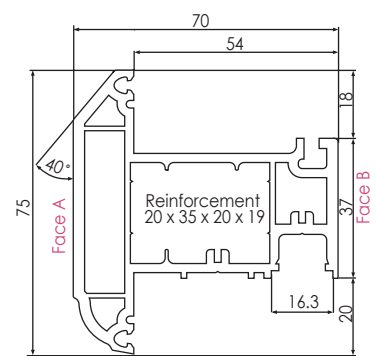

CHAMFERED
SYSTEM

Main Profiles (70mm)

546075
CASEMENT SLIM
OUTER FRAME 52MM

546106
CASEMENT 'T'
SASH 75MM

546855
CASEMENT 'T'
SASH 75MM (5 CHAMBER)

546085
SLIM TRANSOM/
MULLION 'T' 69MM

546095
SLIM TRANSOM/
MULLION 'Z' 69MM

546815
CASEMENT SLIM
OUTER FRAME 52MM (5 CHAMBER)

546845
CASEMENT SLIM
OUTER FRAME 52MM (6 CHAMBER)

546586
PART SCULPTURED
CASEMENT 'T' SASH 75MM

546066
CASEMENT 'Z'
SASH 64.5MM

546475
LARGE TRANSOM/
MULLION 'T' 82MM

546465
LARGE TRANSOM/
MULLION 'Z' 82MM

546605
CASEMENT INTERMEDIATE
OUTER FRAME 62MM

546825
CASEMENT INTERMEDIATE
OUTER FRAME 62MM (5 CHAMBER)

546635
DOOR 'T' SASH/
MIDRAIL 105.5MM

546625
DOOR 'Z'
SASH 105.5MM

546776
TILT/TURN
SASH 70MM

546185
CASEMENT LARGE
OUTER FRAME 72MM

546835
CASEMENT LARGE
OUTER FRAME 72MM (5 CHAMBER)