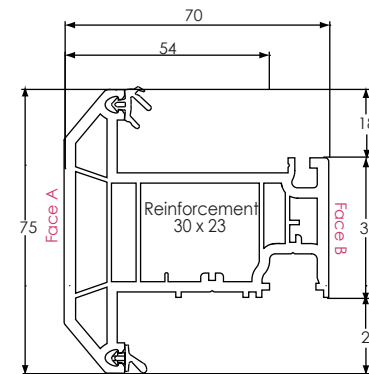

CHAMFERED
SYSTEM

Main Profiles (70mm)

546075
CASEMENT SLIM
OUTER FRAME 52MM

546106
CASEMENT 'T'
SASH 75MM

546855
CASEMENT 'T'
SASH 75MM (5 CHAMBER)

546085
SLIM TRANSOM/
MULLION 'T' 69MM

546095
SLIM TRANSOM/
MULLION 'Z' 69MM

546815
CASEMENT SLIM
OUTER FRAME 52MM (5 CHAMBER)

546845
CASEMENT SLIM
OUTER FRAME 52MM (6 CHAMBER)

546586
PART SCULPTURED
CASEMENT 'T' SASH 75MM

546066
CASEMENT 'Z'
SASH 64.5MM

546475
LARGE TRANSOM/
MULLION 'T' 82MM

546465
LARGE TRANSOM/
MULLION 'Z' 82MM

546605
CASEMENT INTERMEDIATE
OUTER FRAME 62MM

546825
CASEMENT INTERMEDIATE
OUTER FRAME 62MM (5 CHAMBER)

546635
DOOR 'T' SASH/
MIDRAIL 105.5MM

546625
DOOR 'Z'
SASH 105.5MM

546776
TILT/TURN
SASH 70MM

546185
CASEMENT LARGE
OUTER FRAME 72MM

546835
CASEMENT LARGE
OUTER FRAME 72MM (5 CHAMBER)