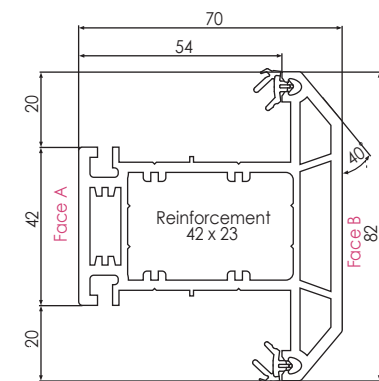

CHAMFERED
SYSTEM

Main Profiles (70mm)

546075
CASEMENT SLIM
OUTER FRAME 52MM

546106
CASEMENT 'T'
SASH 75MM

546855
CASEMENT 'T'
SASH 75MM (5 CHAMBER)

546085
SLIM TRANSOM/
MULLION 'T' 69MM

546095
SLIM TRANSOM/
MULLION 'Z' 69MM

546815
CASEMENT SLIM
OUTER FRAME 52MM (5 CHAMBER)

546845
CASEMENT SLIM
OUTER FRAME 52MM (6 CHAMBER)

546586
PART SCULPTURED
CASEMENT 'T' SASH 75MM

546066
CASEMENT 'Z'
SASH 64.5MM

546475
LARGE TRANSOM/
MULLION 'T' 82MM

546465
LARGE TRANSOM/
MULLION 'Z' 82MM

546605
CASEMENT INTERMEDIATE
OUTER FRAME 62MM

546825
CASEMENT INTERMEDIATE
OUTER FRAME 62MM (5 CHAMBER)

546635
DOOR 'T' SASH/
MIDRAIL 105.5MM

546625
DOOR 'Z'
SASH 105.5MM

546776
TILT/TURN
SASH 70MM

546185
CASEMENT LARGE
OUTER FRAME 72MM

546835
CASEMENT LARGE
OUTER FRAME 72MM (5 CHAMBER)