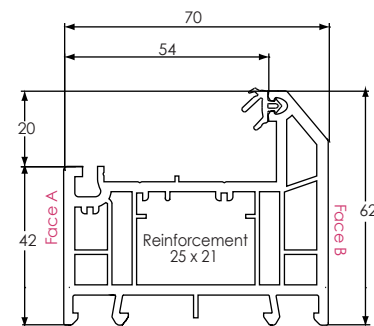

CHAMFERED
SYSTEM

Main Profiles (70mm)

546075
CASEMENT SLIM
OUTER FRAME 52MM

546106
CASEMENT 'T'
SASH 75MM

546855
CASEMENT 'T'
SASH 75MM (5 CHAMBER)

546085
SLIM TRANSOM/
MULLION 'T' 69MM

546095
SLIM TRANSOM/
MULLION 'Z' 69MM

546815
CASEMENT SLIM
OUTER FRAME 52MM (5 CHAMBER)

546845
CASEMENT SLIM
OUTER FRAME 52MM (6 CHAMBER)

546586
PART SCULPTURED
CASEMENT 'T' SASH 75MM

546066
CASEMENT 'Z'
SASH 64.5MM

546475
LARGE TRANSOM/
MULLION 'T' 82MM

546465
LARGE TRANSOM/
MULLION 'Z' 82MM

546605
CASEMENT INTERMEDIATE
OUTER FRAME 62MM

546825
CASEMENT INTERMEDIATE
OUTER FRAME 62MM (5 CHAMBER)

546635
DOOR 'T' SASH/
MIDRAIL 105.5MM

546625
DOOR 'Z'
SASH 105.5MM

546776
TILT/TURN
SASH 70MM

546185
CASEMENT LARGE
OUTER FRAME 72MM

546835
CASEMENT LARGE
OUTER FRAME 72MM (5 CHAMBER)