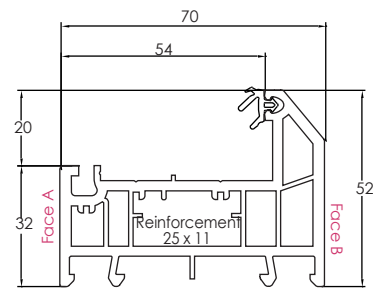

CHAMFERED
SYSTEM

Main Profiles (70mm)

546075
CASEMENT SLIM
OUTER FRAME 52MM

546106
CASEMENT 'T'
SASH 75MM

546855
CASEMENT 'T'
SASH 75MM (5 CHAMBER)

546085
SLIM TRANSOM/
MULLION 'T' 69MM

546095
SLIM TRANSOM/
MULLION 'Z' 69MM

546815
CASEMENT SLIM
OUTER FRAME 52MM (5 CHAMBER)

546845
CASEMENT SLIM
OUTER FRAME 52MM (6 CHAMBER)

546586
PART SCULPTURED
CASEMENT 'T' SASH 75MM

546066
CASEMENT 'Z'
SASH 64.5MM

546475
LARGE TRANSOM/
MULLION 'T' 82MM

546465
LARGE TRANSOM/
MULLION 'Z' 82MM

546605
CASEMENT INTERMEDIATE
OUTER FRAME 62MM

546825
CASEMENT INTERMEDIATE
OUTER FRAME 62MM (5 CHAMBER)

546635
DOOR 'T' SASH/
MIDRAIL 105.5MM

546625
DOOR 'Z'
SASH 105.5MM

546776
TILT/TURN
SASH 70MM

546185
CASEMENT LARGE
OUTER FRAME 72MM

546835
CASEMENT LARGE
OUTER FRAME 72MM (5 CHAMBER)