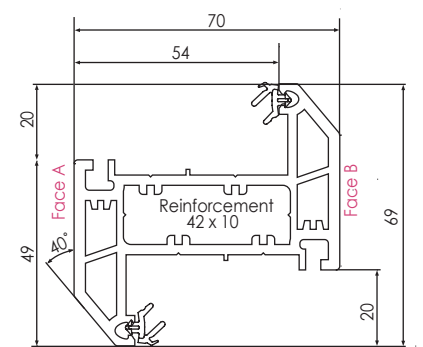

CHAMFERED
SYSTEM

Main Profiles (70mm)

546075
CASEMENT SLIM
OUTER FRAME 52MM

546106
CASEMENT 'T'
SASH 75MM

546855
CASEMENT 'T'
SASH 75MM (5 CHAMBER)

546085
SLIM TRANSOM/
MULLION 'T' 69MM

546095
SLIM TRANSOM/
MULLION 'Z' 69MM

546815
CASEMENT SLIM
OUTER FRAME 52MM (5 CHAMBER)

546845
CASEMENT SLIM
OUTER FRAME 52MM (6 CHAMBER)

546586
PART SCULPTURED
CASEMENT 'T' SASH 75MM

546066
CASEMENT 'Z'
SASH 64.5MM

546475
LARGE TRANSOM/
MULLION 'T' 82MM

546465
LARGE TRANSOM/
MULLION 'Z' 82MM

546605
CASEMENT INTERMEDIATE
OUTER FRAME 62MM

546825
CASEMENT INTERMEDIATE
OUTER FRAME 62MM (5 CHAMBER)

546635
DOOR 'T' SASH/
MIDRAIL 105.5MM

546625
DOOR 'Z'
SASH 105.5MM

546776
TILT/TURN
SASH 70MM

546185
CASEMENT LARGE
OUTER FRAME 72MM

546835
CASEMENT LARGE
OUTER FRAME 72MM (5 CHAMBER)