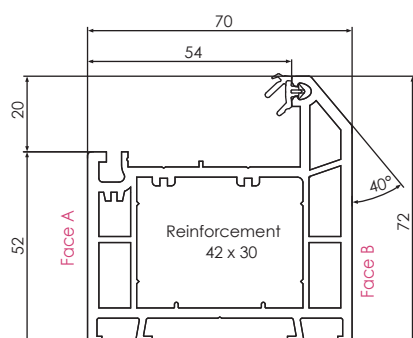

CHAMFERED
SYSTEM

Main Profiles (70mm)

546075
CASEMENT SLIM
OUTER FRAME 52MM

546106
CASEMENT 'T'
SASH 75MM

546855
CASEMENT 'T'
SASH 75MM (5 CHAMBER)

546085
SLIM TRANSOM/
MULLION 'T' 69MM

546095
SLIM TRANSOM/
MULLION 'Z' 69MM

546815
CASEMENT SLIM
OUTER FRAME 52MM (5 CHAMBER)

546845
CASEMENT SLIM
OUTER FRAME 52MM (6 CHAMBER)

546586
PART SCULPTURED
CASEMENT 'T' SASH 75MM

546066
CASEMENT 'Z'
SASH 64.5MM

546475
LARGE TRANSOM/
MULLION 'T' 82MM

546465
LARGE TRANSOM/
MULLION 'Z' 82MM

546605
CASEMENT INTERMEDIATE
OUTER FRAME 62MM

546825
CASEMENT INTERMEDIATE
OUTER FRAME 62MM (5 CHAMBER)

546635
DOOR 'T' SASH/
MIDRAIL 105.5MM

546625
DOOR 'Z'
SASH 105.5MM

546776
TILT/TURN
SASH 70MM

546185
CASEMENT LARGE
OUTER FRAME 72MM

546835
CASEMENT LARGE
OUTER FRAME 72MM (5 CHAMBER)